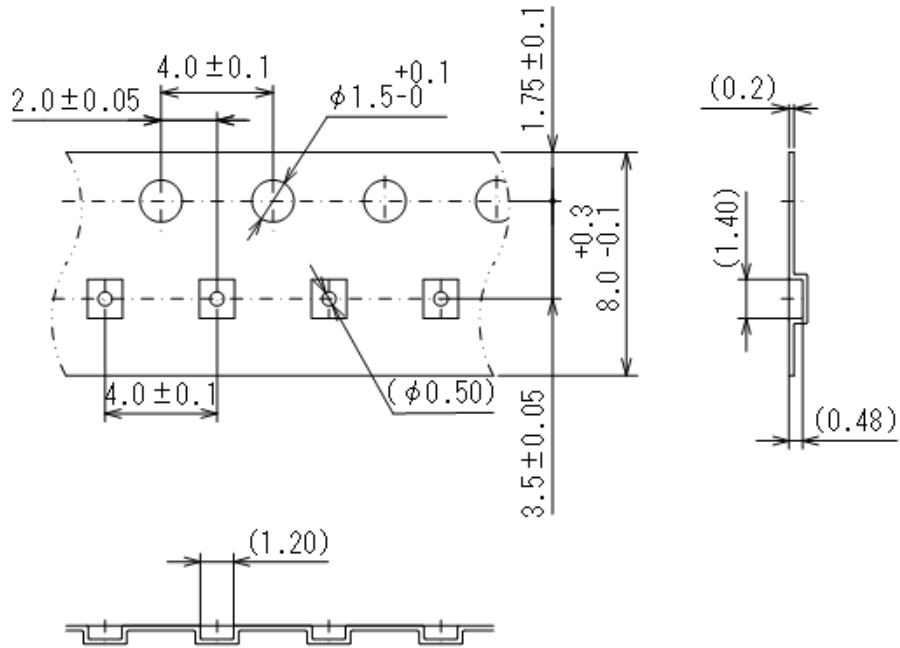

Taping Specifications

●WLP-6-01 Reel

5,000pcs/reel

●Taping Specifications

1) R Type : Standard feed

Taping Specifications

●WLP-6-01 Reel

●Taping Specifications(preliminary)

2) R Type dimensions

3) Product delivery method