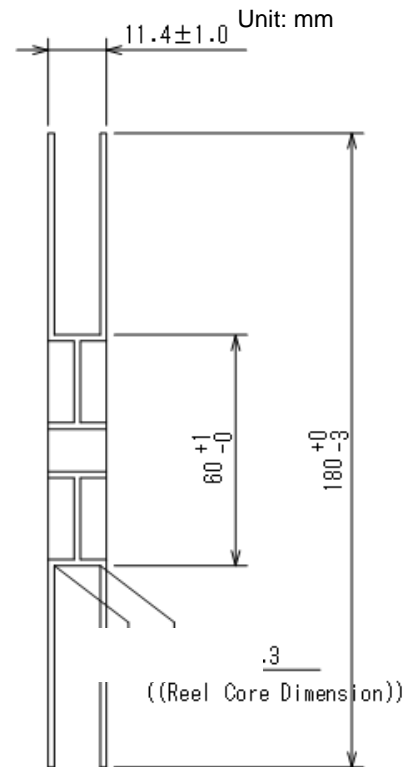

Taping Specifications

●WLP-6-01 Reel

5,000pcs/reel

●Taping Specifications

1) R Type : Standard feed

Taping Specifications

●WLP-6-01 Reel

●Taping Specifications(preliminary)

2) R Type dimensions

3) Product delivery method