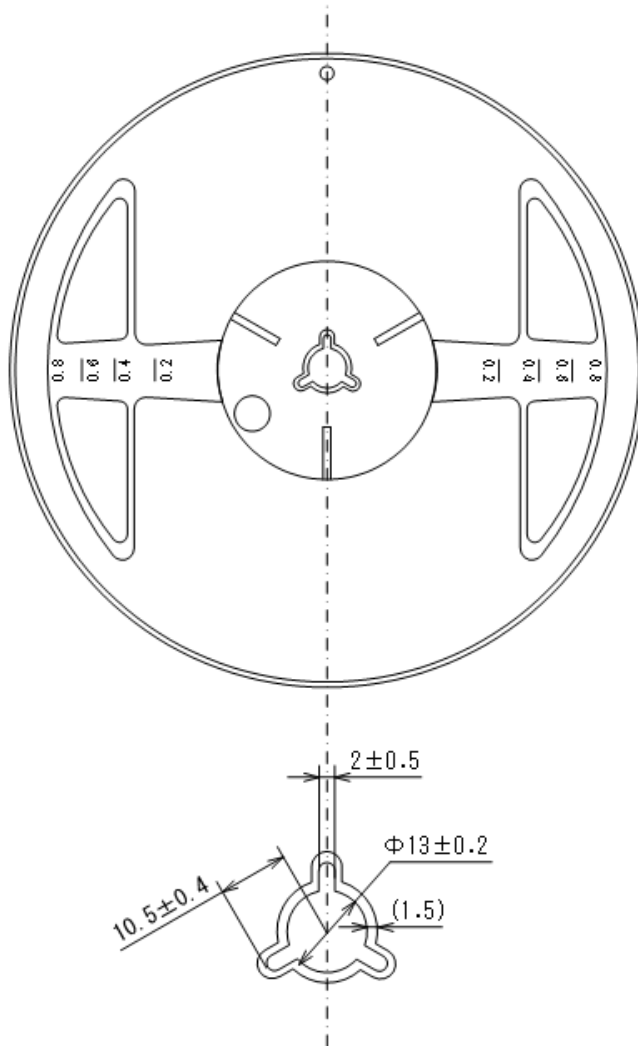

Taping Specifications

●WLP-6-01 Reel

5,000pcs/reel

●Taping Specifications

1) R Type : Standard feed

Taping Specifications

●WLP-6-01 Reel

●Taping Specifications(preliminary)

2) R Type dimensions

3) Product delivery method