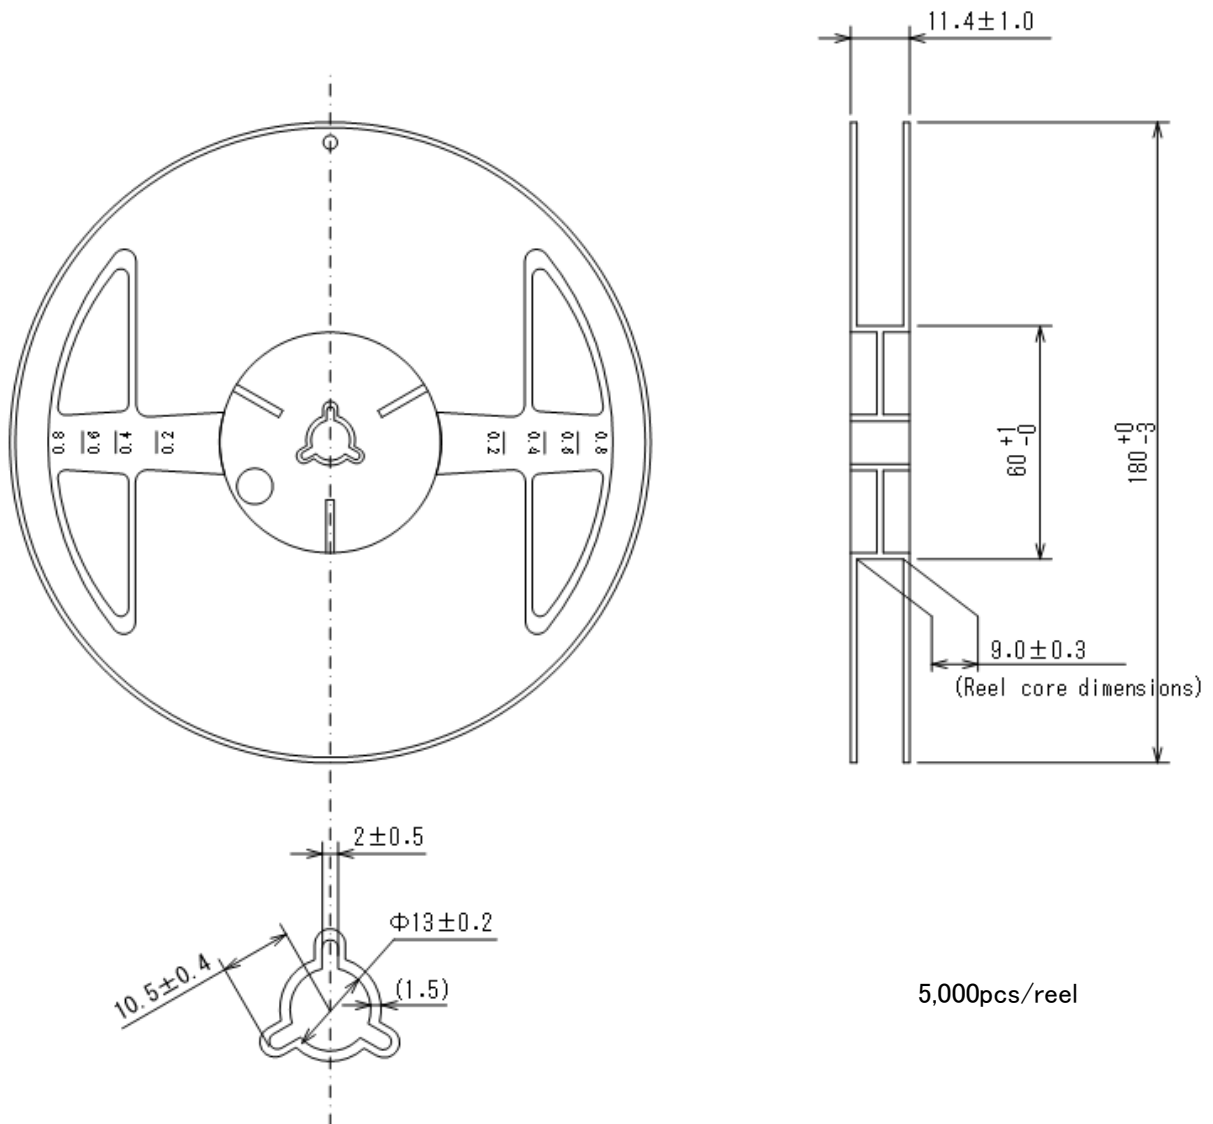

# Taping Specifications

●WLP-4-02 Reel

Unit: mm

5,000pcs/reel

●Taping Specifications

1) R Type : Standard feed