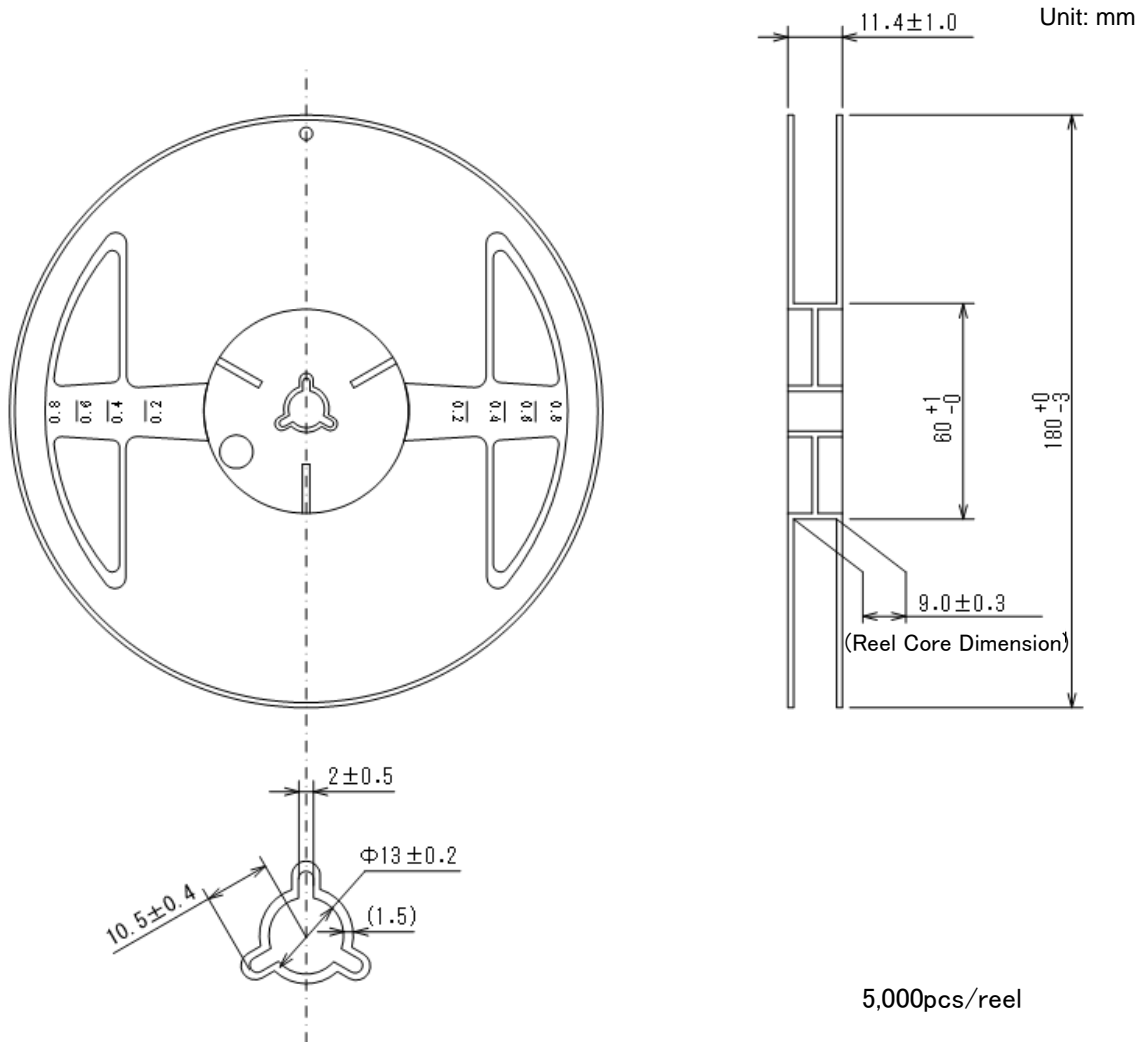

Taping Specifications

●WLP-12-01 Reel

●Taping Specifications(preliminary)

1) R Type : Standard feed