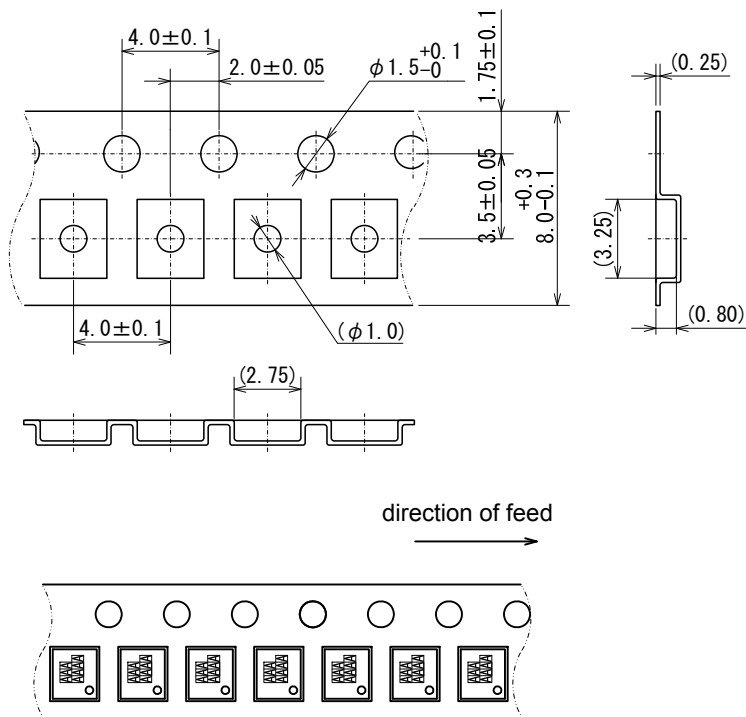

Taping Specifications

●USP-12B01 Reel

●Taping Specifications

R Type :[Device orientation : Right]

Standard feed