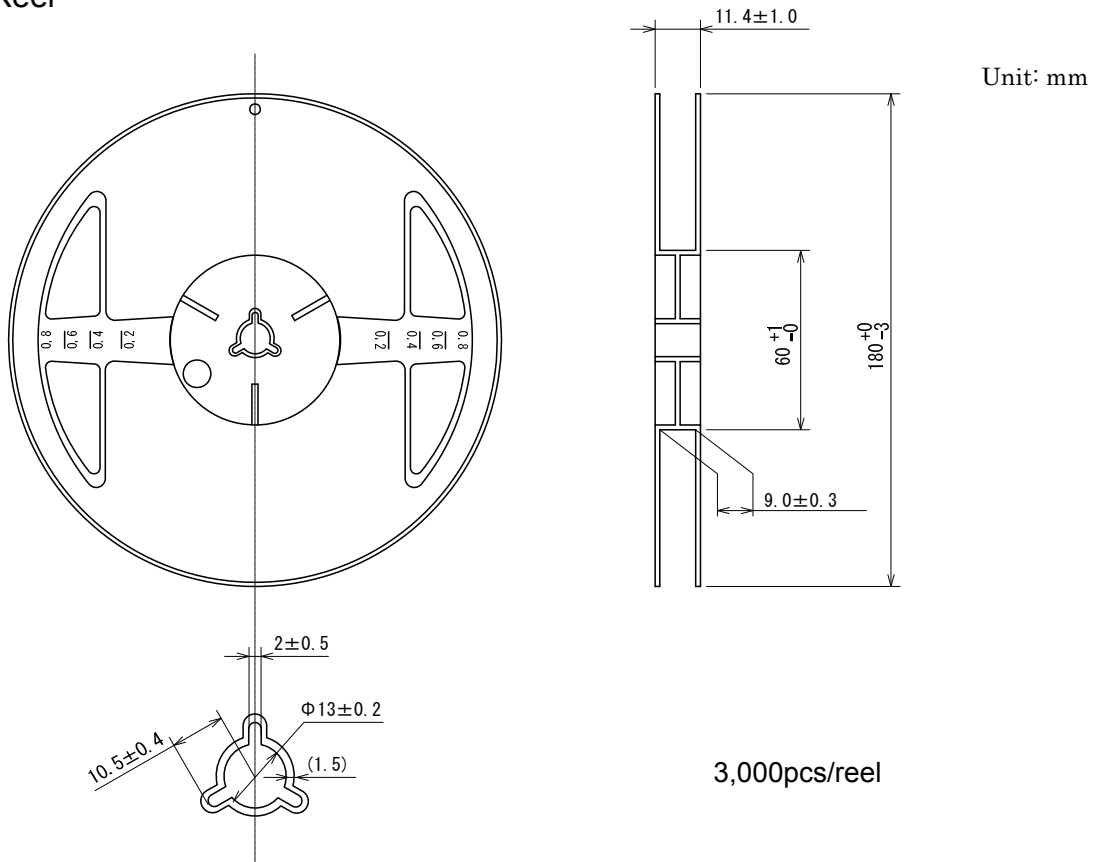

Taping Specifications

●USP-12B01 Reel

●Taping Specifications

R Type :[Device orientation : Right]

Standard feed