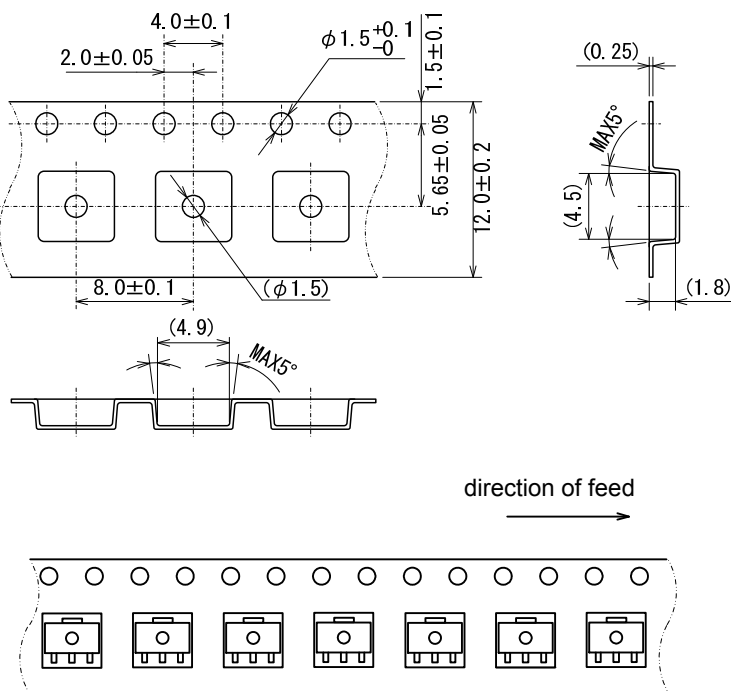

Taping Specifications

●SOT-89 Reel

Unit: mm

1,000pcs/reel

●Taping Specifications

R Type :[Device orientation : Right]

Standard feed