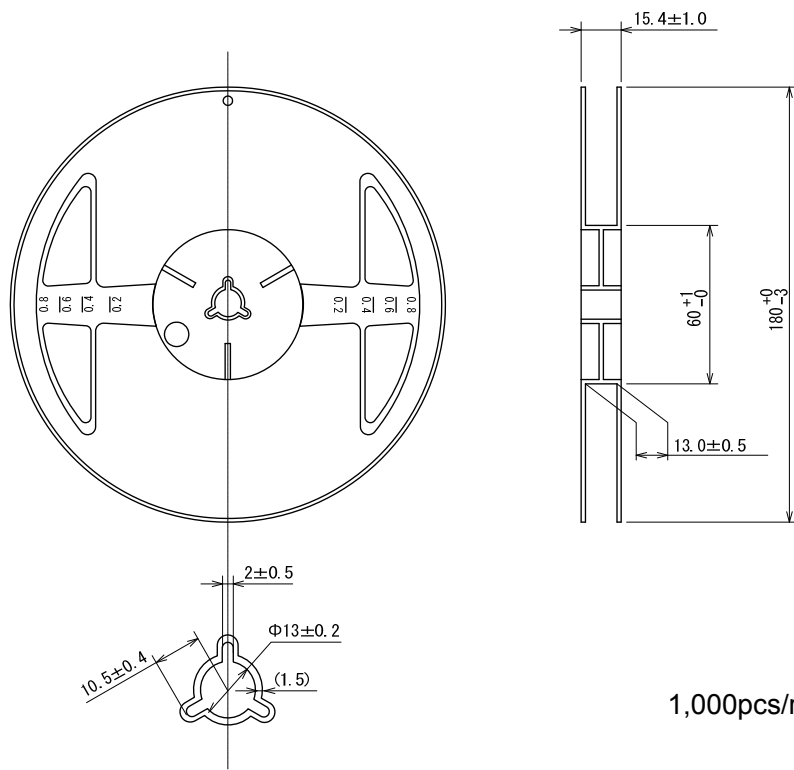

Taping Specifications

●SOT-89 Reel

Unit: mm

1,000pcs/reel

●Taping Specifications

R Type :[Device orientation : Right]

Standard feed